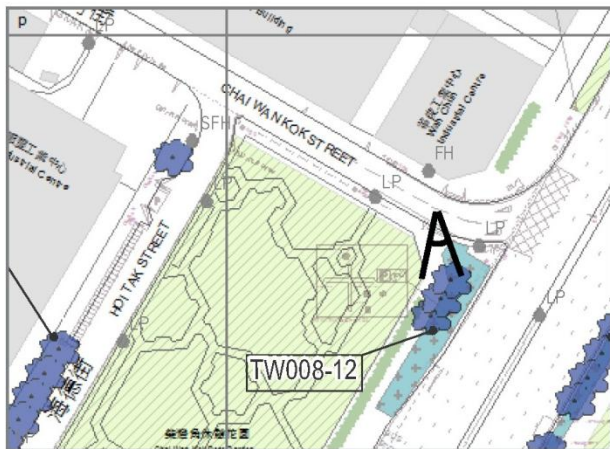

Before

圓敦圍荃灣裁判法院行人路

Footpath in front of Tsuen Wan Magistracy Building at Yuen Tun Circuit (TW008-07)

Location Plan

Before

After

大涌道行人路 Footpath at Tai Chung Road(TW008-04)

Location Plan

荃景園行人路

Footpath at Tsuen King Circuit(TW003-03)

Location Plan

Before

After

青荃路橋底空地

Area underneath Tsing Tsuen Road Bridge(TW011-04)

Location Plan

大涌道與柴灣角街交界處行人路

Footpath at the intersection of Tai Chung Road and Chai Wan Kok Street(TW008-12)

Location Plan

Before

After