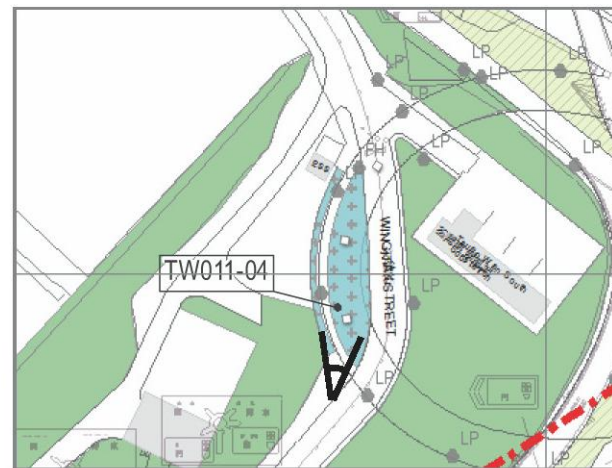

青山公路青龍頭段迴旋處

Roundabout at Castle Peak Road- Tsing Lung Tau(TW002-03)

Location Plan

Before

After

美環街行人路

Footpath at Mei Wan Street(TW003-02)

Location Plan

Before

圓敦圍荃灣裁判法院行人路

Footpath in front of Tsuen Wan Magistracy Building at Yuen Tun Circuit (TW008-07)

Location Plan

Before

After

大涌道行人路 Footpath at Tai Chung Road(TW008-04)

Location Plan

荃景園行人路

Footpath at Tsuen King Circuit(TW003-03)

Location Plan

Before

After

青荃路橋底空地

Area underneath Tsing Tsuen Road Bridge(TW011-04)

Location Plan

大涌道與柴灣角街交界處行人路

Footpath at the intersection of Tai Chung Road and Chai Wan Kok Street(TW008-12)

Location Plan

Before

After