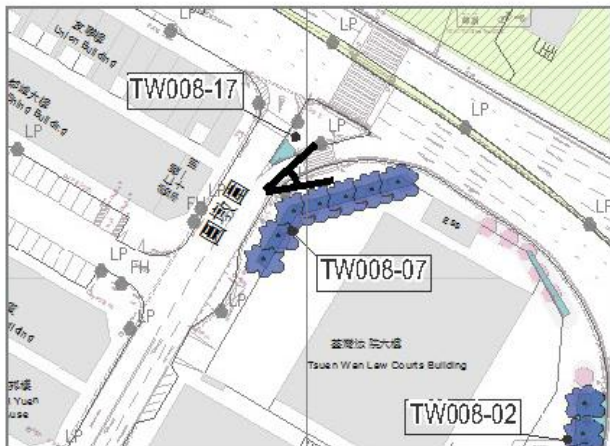

青山公路青龍頭段迴旋處

Roundabout at Castle Peak Road- Tsing Lung Tau(TW002-03)

Location Plan

Before

After

美環街行人路

Footpath at Mei Wan Street(TW003-02)

Location Plan

荃景圍行人路

Footpath at Tsuen King Circuit(TW003-06)

Location Plan

Before

After

青山公路荃灣段愉景新城對出行人路

Footpath in front of Discovery Park at Castle Peak Road-Tsuen Wan(TW004-07)

Location Plan

Before

圓敦圍荃灣裁判法院行人路

Footpath in front of Tsuen Wan Magistracy Building at Yuen Tun Circuit (TW008-07)

Location Plan

Before

After

大涌道行人路 Footpath at Tai Chung Road(TW008-04)

Location Plan

荃景園行人路

Footpath at Tsuen King Circuit(TW003-03)

Location Plan

Before

After

青荃路橋底空地

Area underneath Tsing Tsuen Road Bridge(TW011-04)

Location Plan