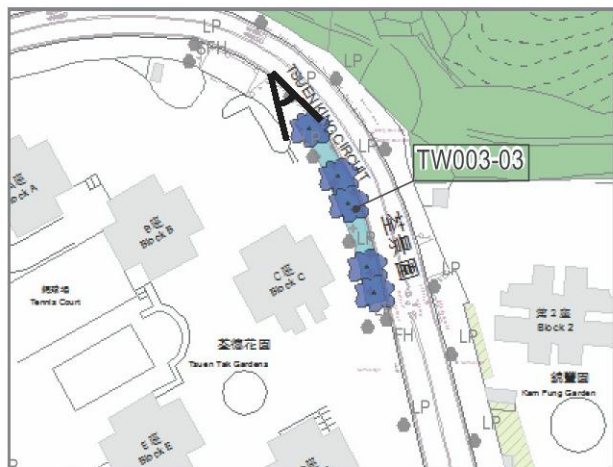

青山公路青龍頭段迴旋處

Roundabout at Castle Peak Road- Tsing Lung Tau(TW002-03)

Location Plan

Before

After

美環街行人路

Footpath at Mei Wan Street(TW003-02)

Location Plan

荃景圍行人路

Footpath at Tsuen King Circuit(TW003-06)

Location Plan

Before

After

青山公路荃灣段愉景新城對出行人路

Footpath in front of Discovery Park at Castle Peak Road-Tsuen Wan(TW004-07)

Location Plan

Before

圓敦圍荃灣裁判法院行人路

Footpath in front of Tsuen Wan Magistracy Building at Yuen Tun Circuit (TW008-07)

Location Plan

Before

After

大涌道行人路 Footpath at Tai Chung Road(TW008-04)

Location Plan

荃景園行人路

Footpath at Tsuen King Circuit(TW003-03)

Location Plan

Before

After

青荃路橋底空地

Area underneath Tsing Tsuen Road Bridge(TW011-04)

Location Plan