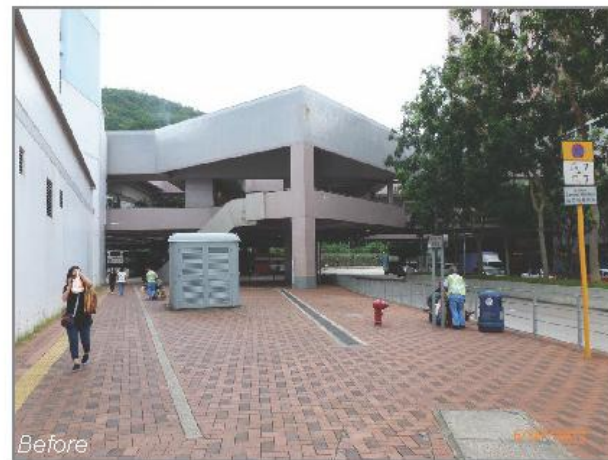

青山公路青龍頭段迴旋處

Roundabout at Castle Peak Road- Tsing Lung Tau(TW002-03)

Location Plan

Before

After

美環街行人路

Footpath at Mei Wan Street(TW003-02)

Location Plan