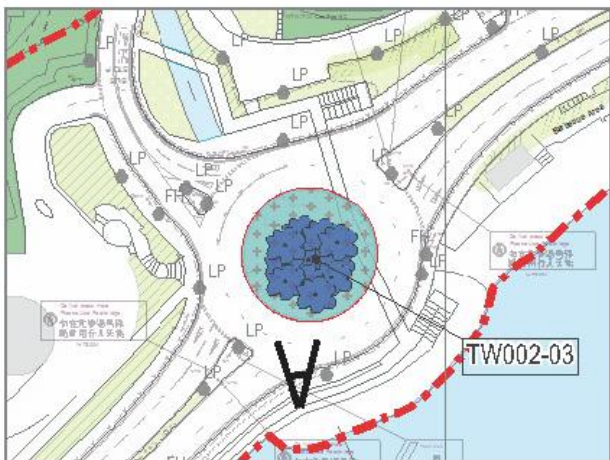

青山公路青龍頭段迴旋處

Roundabout at Castle Peak Road- Tsing Lung Tau(TW002-03)

Location Plan

Before

After

美環街行人路

Footpath at Mei Wan Street(TW003-02)

Location Plan

荃景圍行人路

Footpath at Tsuen King Circuit(TW003-06)

Location Plan

Before

After

青山公路荃灣段愉景新城對出行人路

Footpath in front of Discovery Park at Castle Peak Road-Tsuen Wan(TW004-07)

Location Plan

Before

圓敦圍荃灣裁判法院行人路

Footpath in front of Tsuen Wan Magistracy Building at Yuen Tun Circuit (TW008-07)

Location Plan

Before

After

大涌道行人路 Footpath at Tai Chung Road(TW008-04)

Location Plan

荃景園行人路

Footpath at Tsuen King Circuit(TW003-03)

Location Plan

Before

After

青荃路橋底空地

Area underneath Tsing Tsuen Road Bridge(TW011-04)

Location Plan