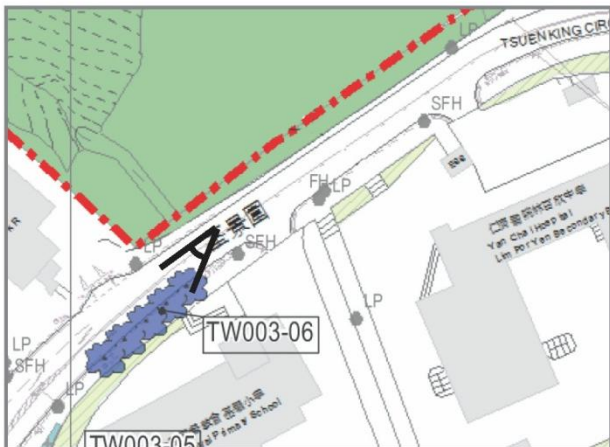

青山公路青龍頭段迴旋處

Roundabout at Castle Peak Road- Tsing Lung Tau(TW002-03)

Location Plan

Before

After

美環街行人路

Footpath at Mei Wan Street(TW003-02)

Location Plan

荃景圍行人路

Footpath at Tsuen King Circuit(TW003-06)

Location Plan

Before

After

青山公路荃灣段愉景新城對出行人路

Footpath in front of Discovery Park at Castle Peak Road-Tsuen Wan(TW004-07)

Location Plan

Before

圓敦圍荃灣裁判法院行人路

Footpath in front of Tsuen Wan Magistracy Building at Yuen Tun Circuit (TW008-07)

Location Plan

Before

After

大涌道行人路 Footpath at Tai Chung Road(TW008-04)

Location Plan

荃景園行人路

Footpath at Tsuen King Circuit(TW003-03)

Location Plan

Before

After

青荃路橋底空地

Area underneath Tsing Tsuen Road Bridge(TW011-04)

Location Plan